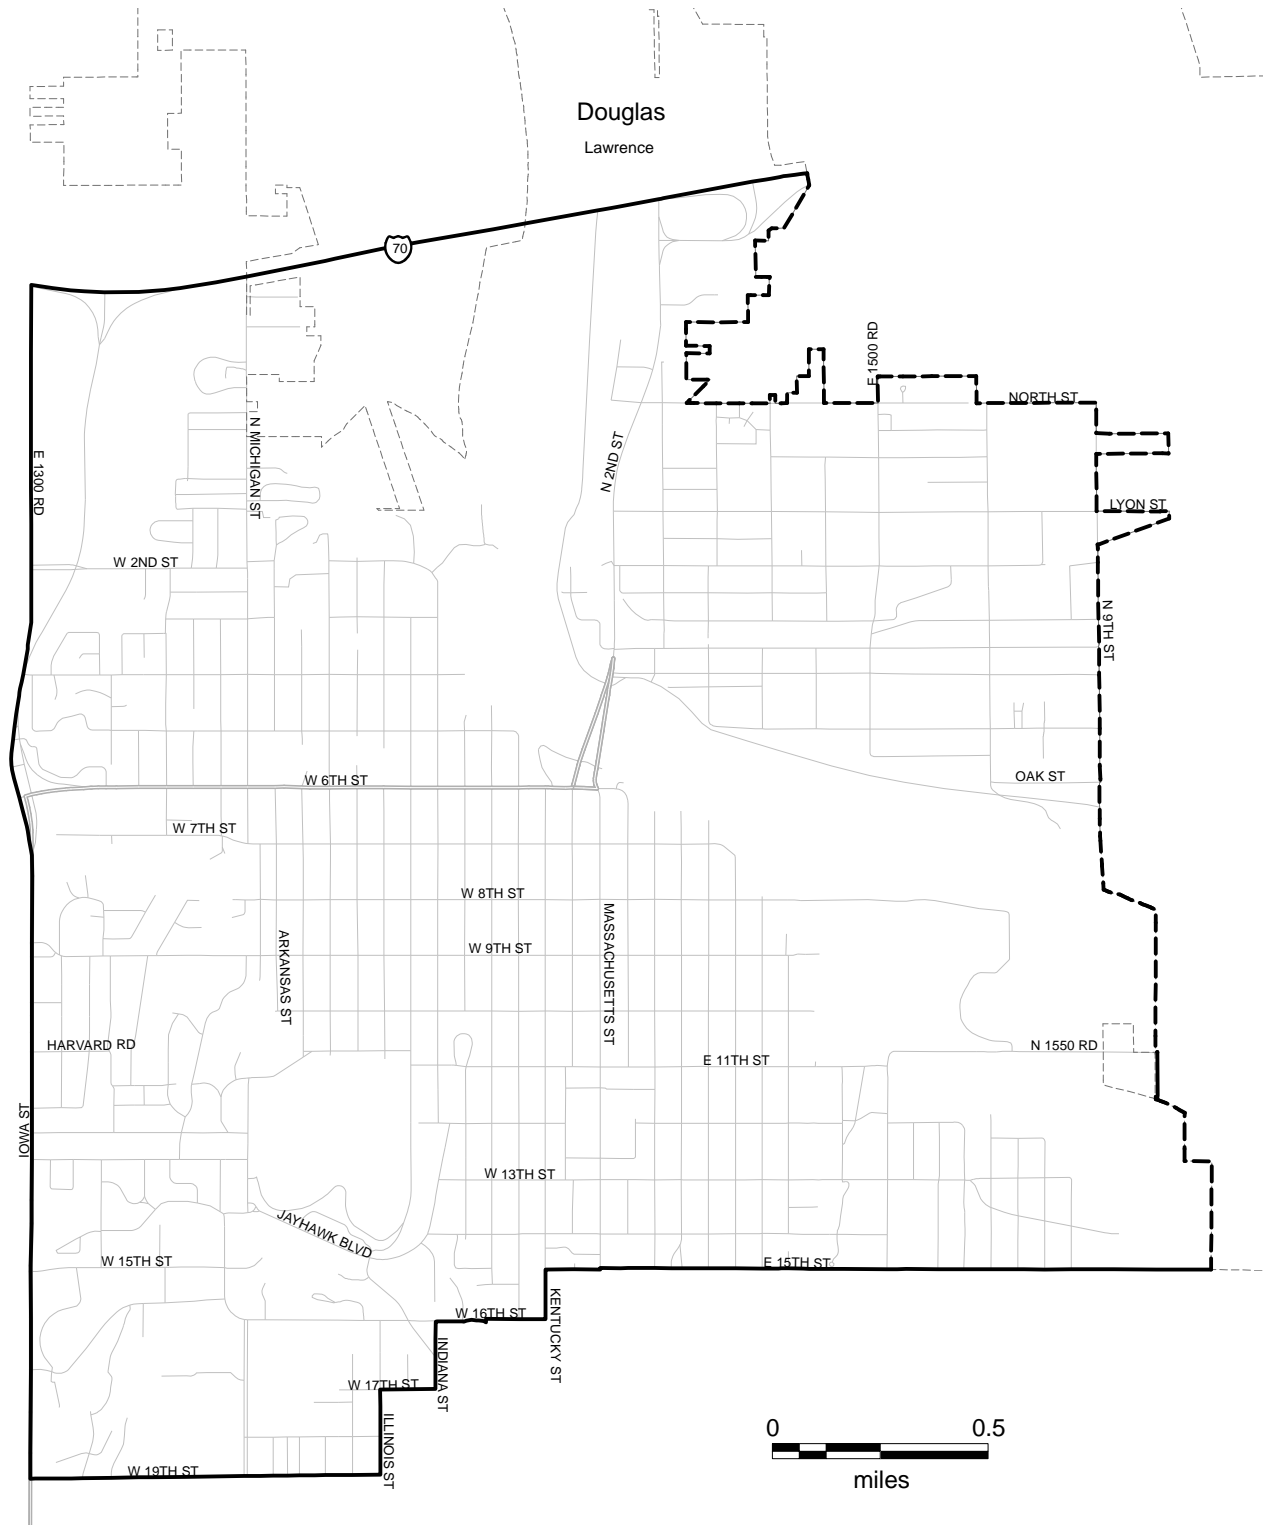

# House District 46

Douglas County: City: Lawrence(part)  
 Township: Wakarusa(part)

**Legend**

- District
- City & District Boundary
- County
- City Limits
- Highways
- Streets