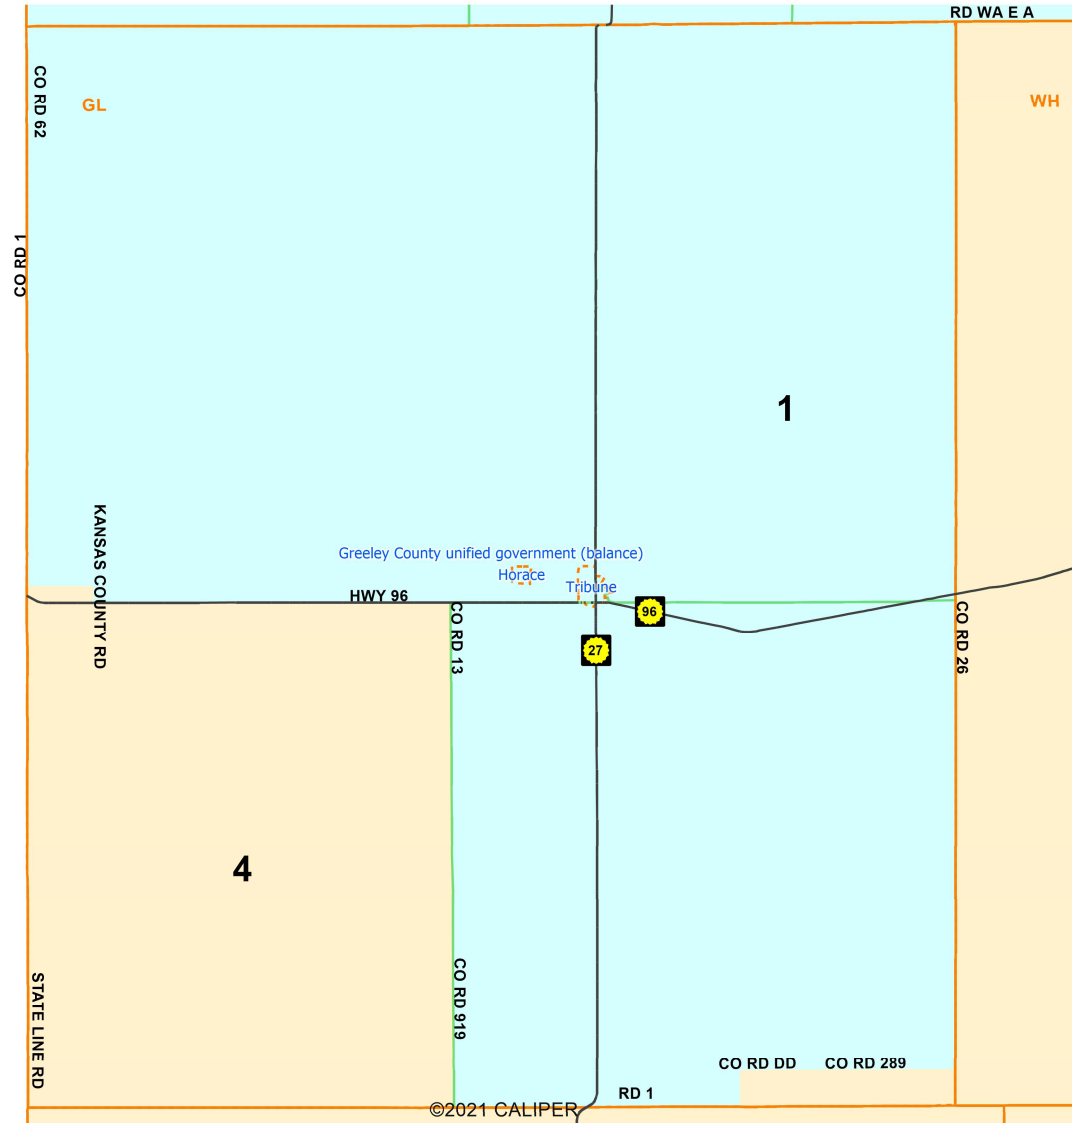

M1_Prairie_Dog for KLRD TR

©2021 CALIPER

District	Population	Deviation	% Deviation
1	734,470	0	0.0%
2	734,470	0	0.0%
3	734,469	-1	-0.0%
4	734,471	1	0.0%

M1_Prairie_Dog for KLRD TR

©2021 CALIPER

Black Lines Show Boundaries of Existing 2012 Congressional Districts.

M1_Prairie_Dog for KLRD TR Detail of Greeley County

Plan: M1_Prairie_Dog for KLRD TR

Map layers

- Voting District
- County
- Census Place
- Interstate Highways
- U.S. Highways
- State Highways

District

- 1
- 2
- 3
- 4