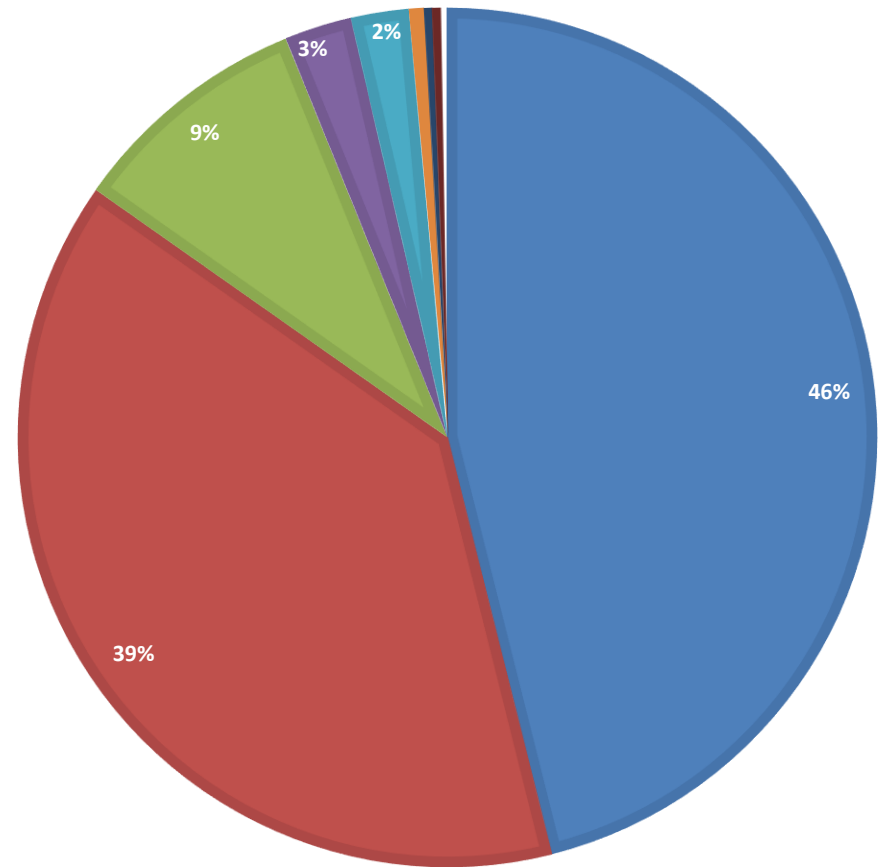

Eligible Students Verified for the Tax Credit for Low Income Students Scholarship Program

There have been 2,275 eligibility forms submitted to KSDE. KSDE has determined 1,614 students to be eligible for a scholarship since the start of the program on January 1, 2015. The SGO breakout for the 1,614 eligible students is below.

ELIGIBLE STUDENT NUMBERS & PRECENTAGES

- Catholic Education Foundation
- Support for Catholic Schools
- Christian Faith Centre, Inc.
- ACE Scholarships
- Catholic Diocese of Salina Education Fund
- The Independent School
- Prime Fit Youth Foundation
- Renewanation
- Success for Kansas Students

<u>Scholarship Granting Organizations</u>	<u>Eligible Students</u>
Catholic Education Foundation	744
Support for Catholic Schools	624
Christian Faith Centre, Inc.	147
ACE Scholarships SGO, Kansas LLC	41
Catholic Diocese of Salina Education Fund	35
The Independent School	9
Prime Fit Youth Foundation	5
Renewanation	5
Success for Kansas Students	4
Topeka Lutheran School Foundation, Inc.	0

Note: Success for Kansas Students no longer participates in the program.