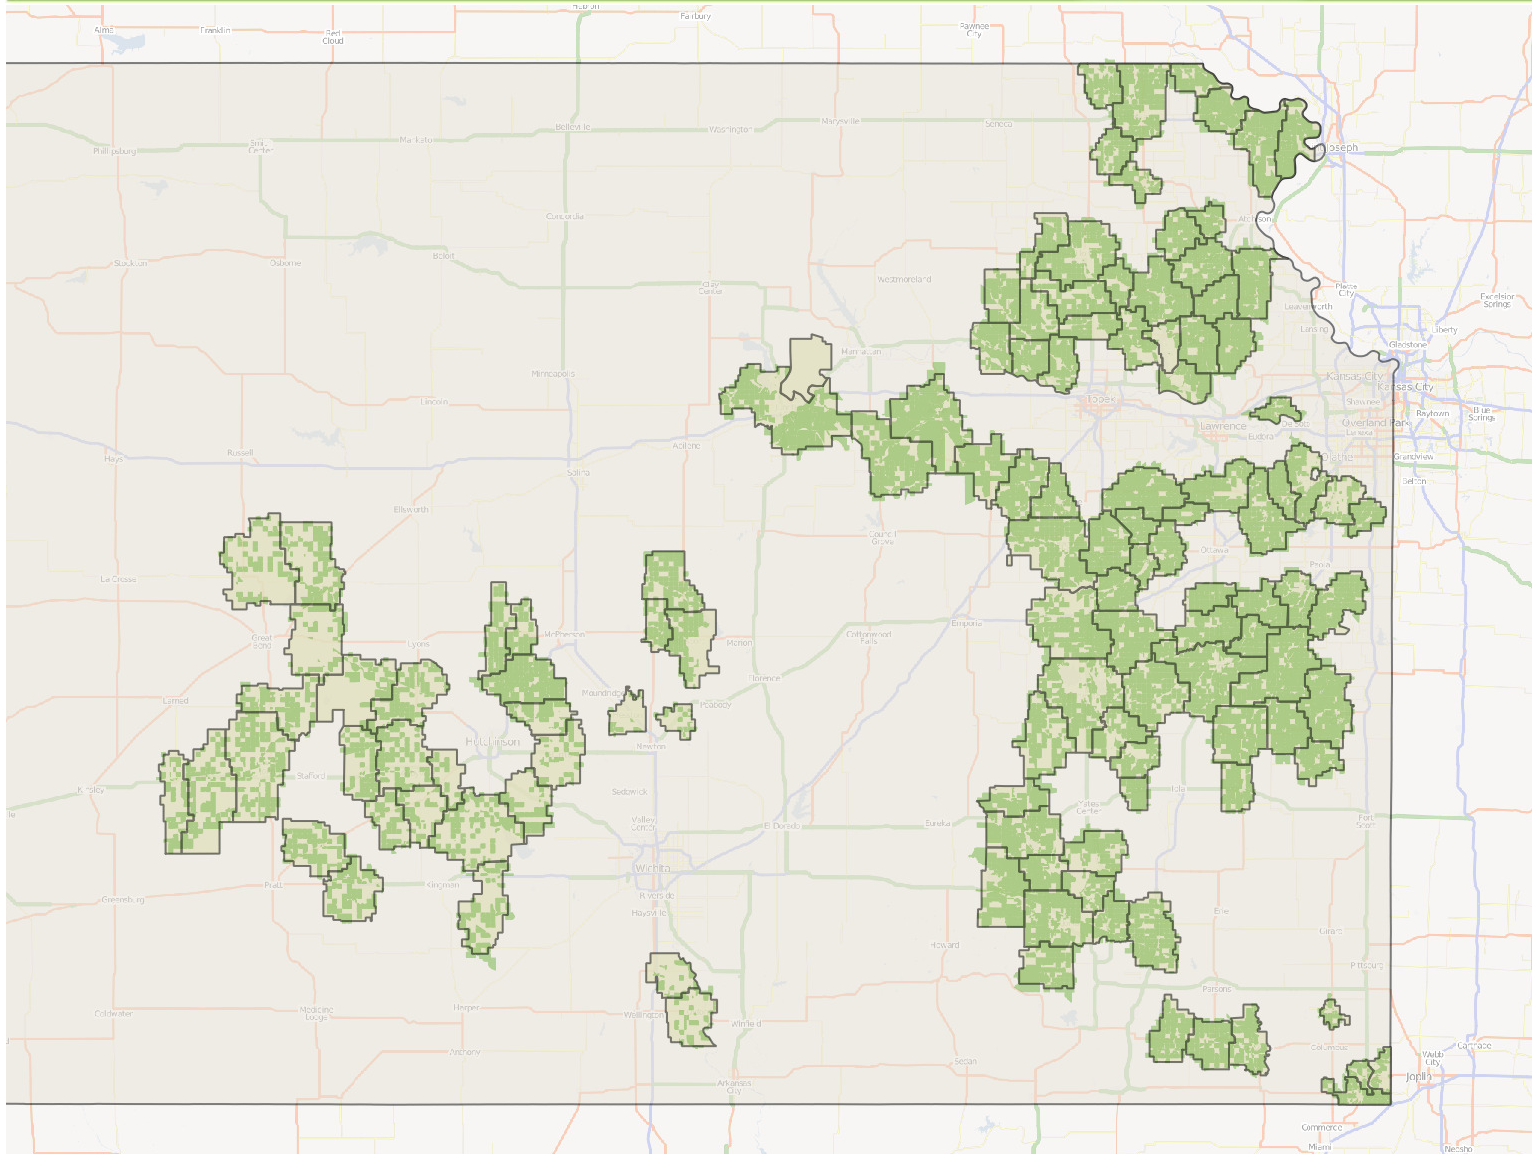

FCC - Connect America Phase II – Final Eligible Areas Map

CenturyLink CAF 2 Funded Areas Kansas

FCC Build Target

29,018

Eligible Locations

37,953

Eligible Census Blocks

10,845

**% CBs with <=3
Locations**

71%

 CAF 2 Eligible Areas
 CenturyLink Wire Center