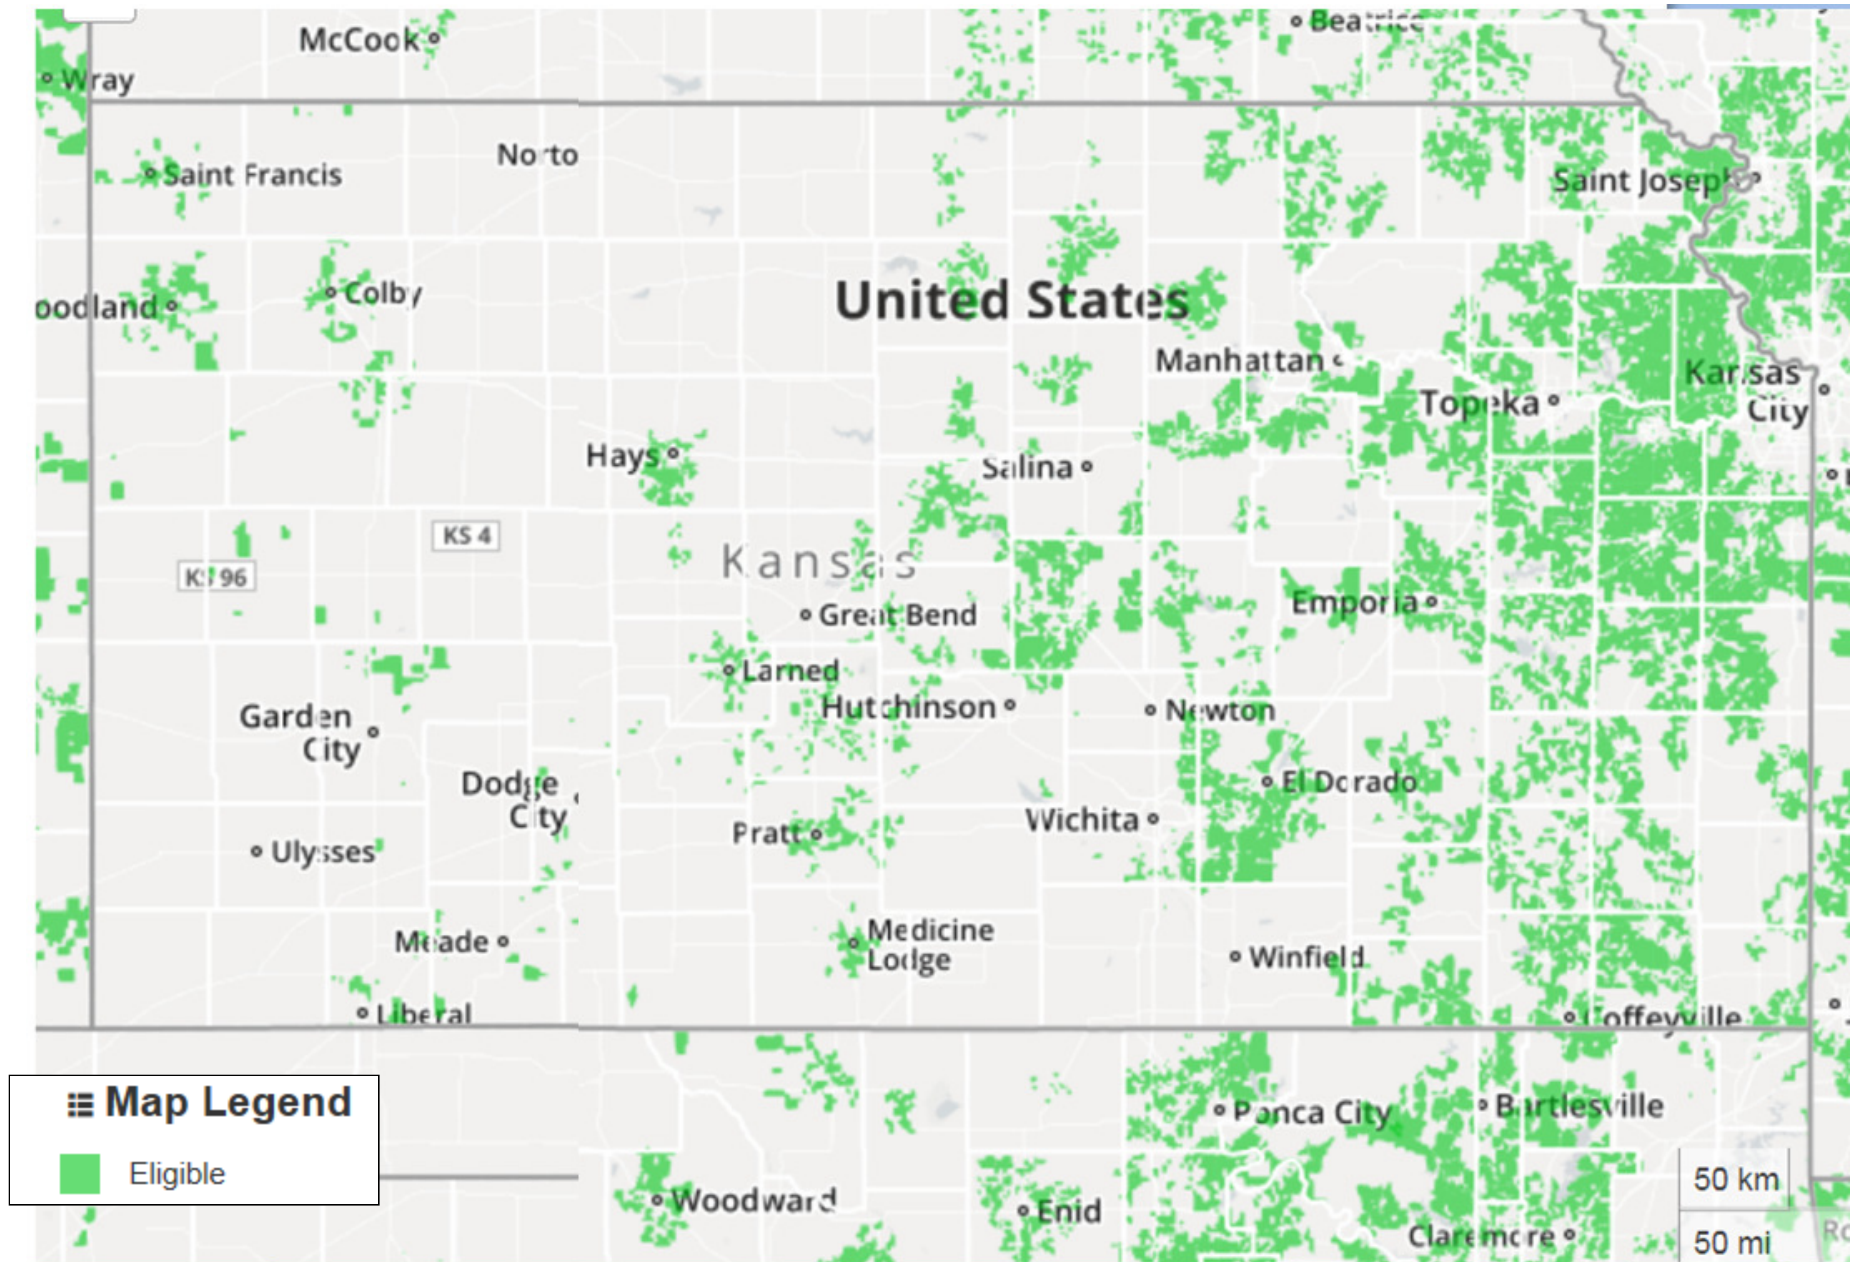

FCC - Connect America Phase II – Final Eligible Areas Map

CenturyLink CAF 2 Funded Areas Kansas

FCC Build Target

29,018

Eligible Locations

37,953

Eligible Census Blocks

10,845

**% CBs with <=3
Locations**

71%

 CAF 2 Eligible Areas
 CenturyLink Wire Center