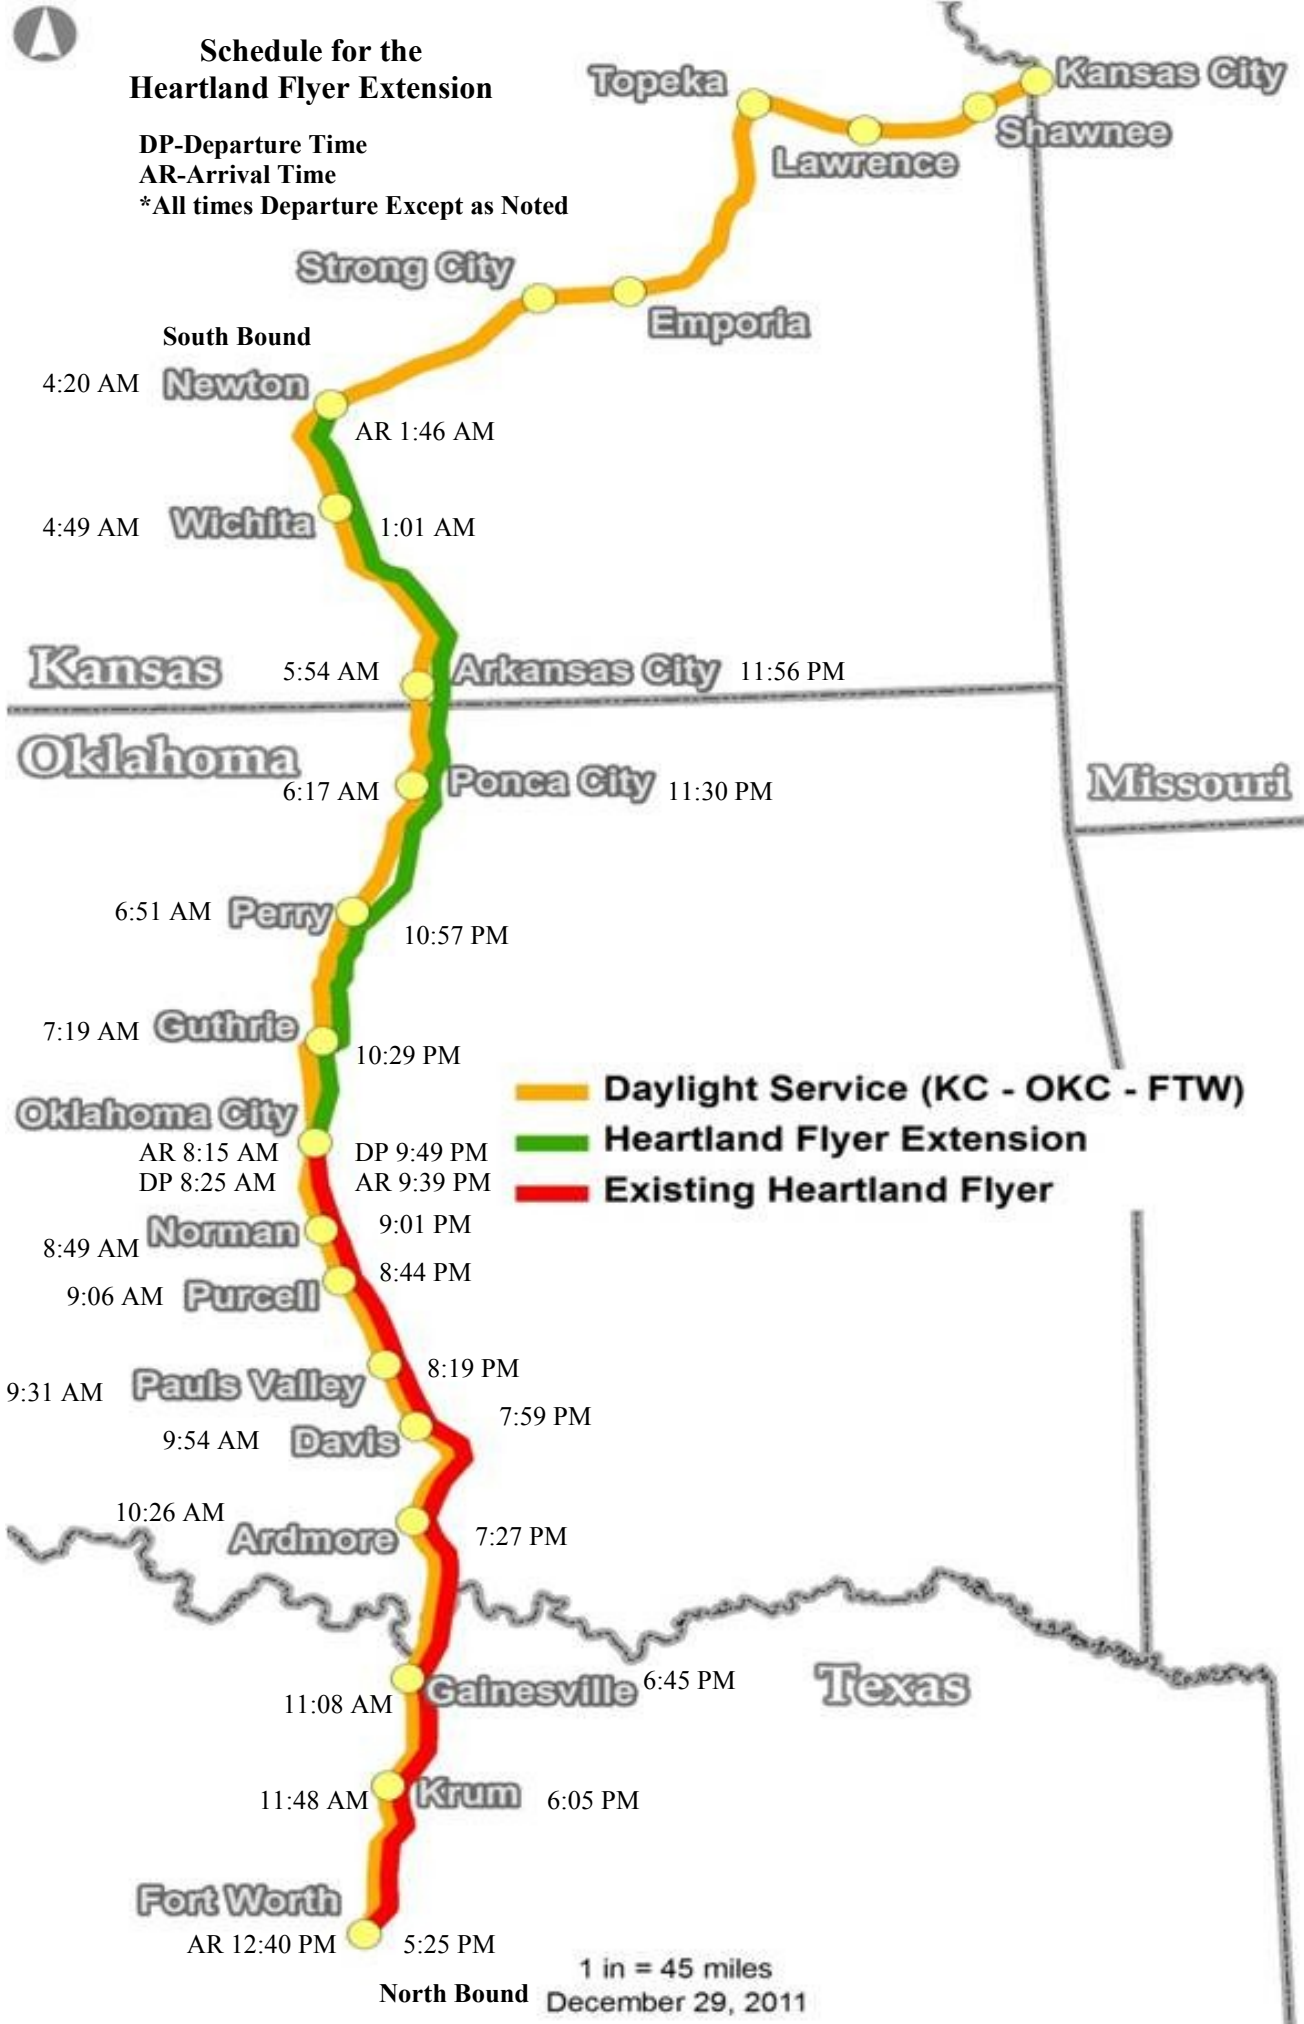

Schedule for the Heartland Flyer Extension

DP-Departure Time

AR-Arrival Time

*All times Departure Except as Noted

- Daylight Service (KC - OKC - FTW)
- Heartland Flyer Extension
- Existing Heartland Flyer