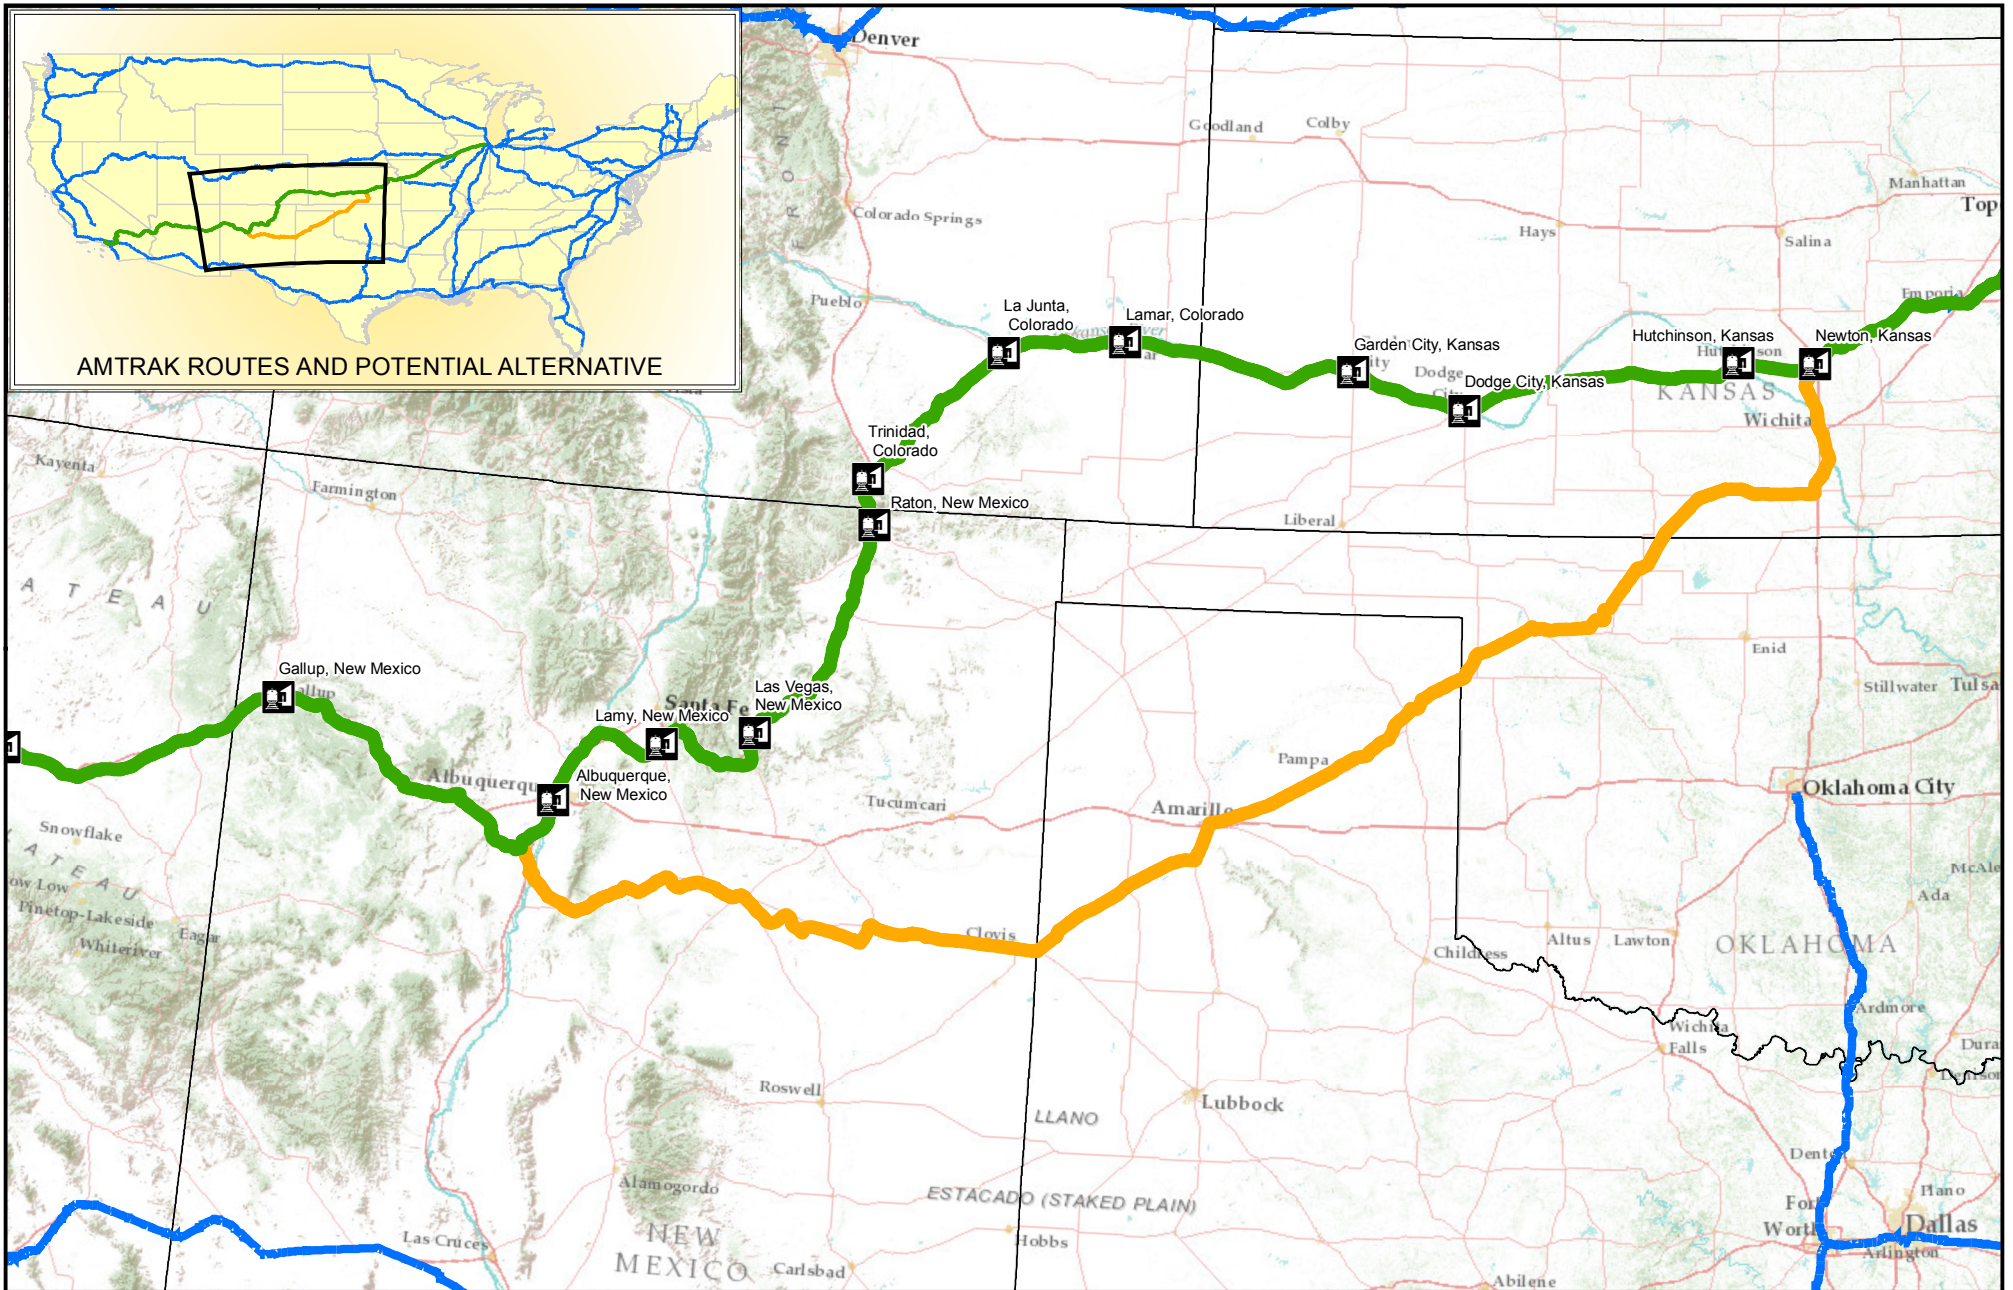

Amtrak Southwest Chief

EXISTING ROUTE AND POTENTIAL ALTERNATIVE

AMTRAK ROUTES AND POTENTIAL ALTERNATIVE

PREPARED BY THE

-  Amtrak Stations
-  Southwest Chief Existing Route
-  Southwest Chief Alternative
-  Amtrak Nationwide Routes

KANSAS DEPARTMENT OF TRANSPORTATION
BUREAU OF TRANSPORTATION PLANNING