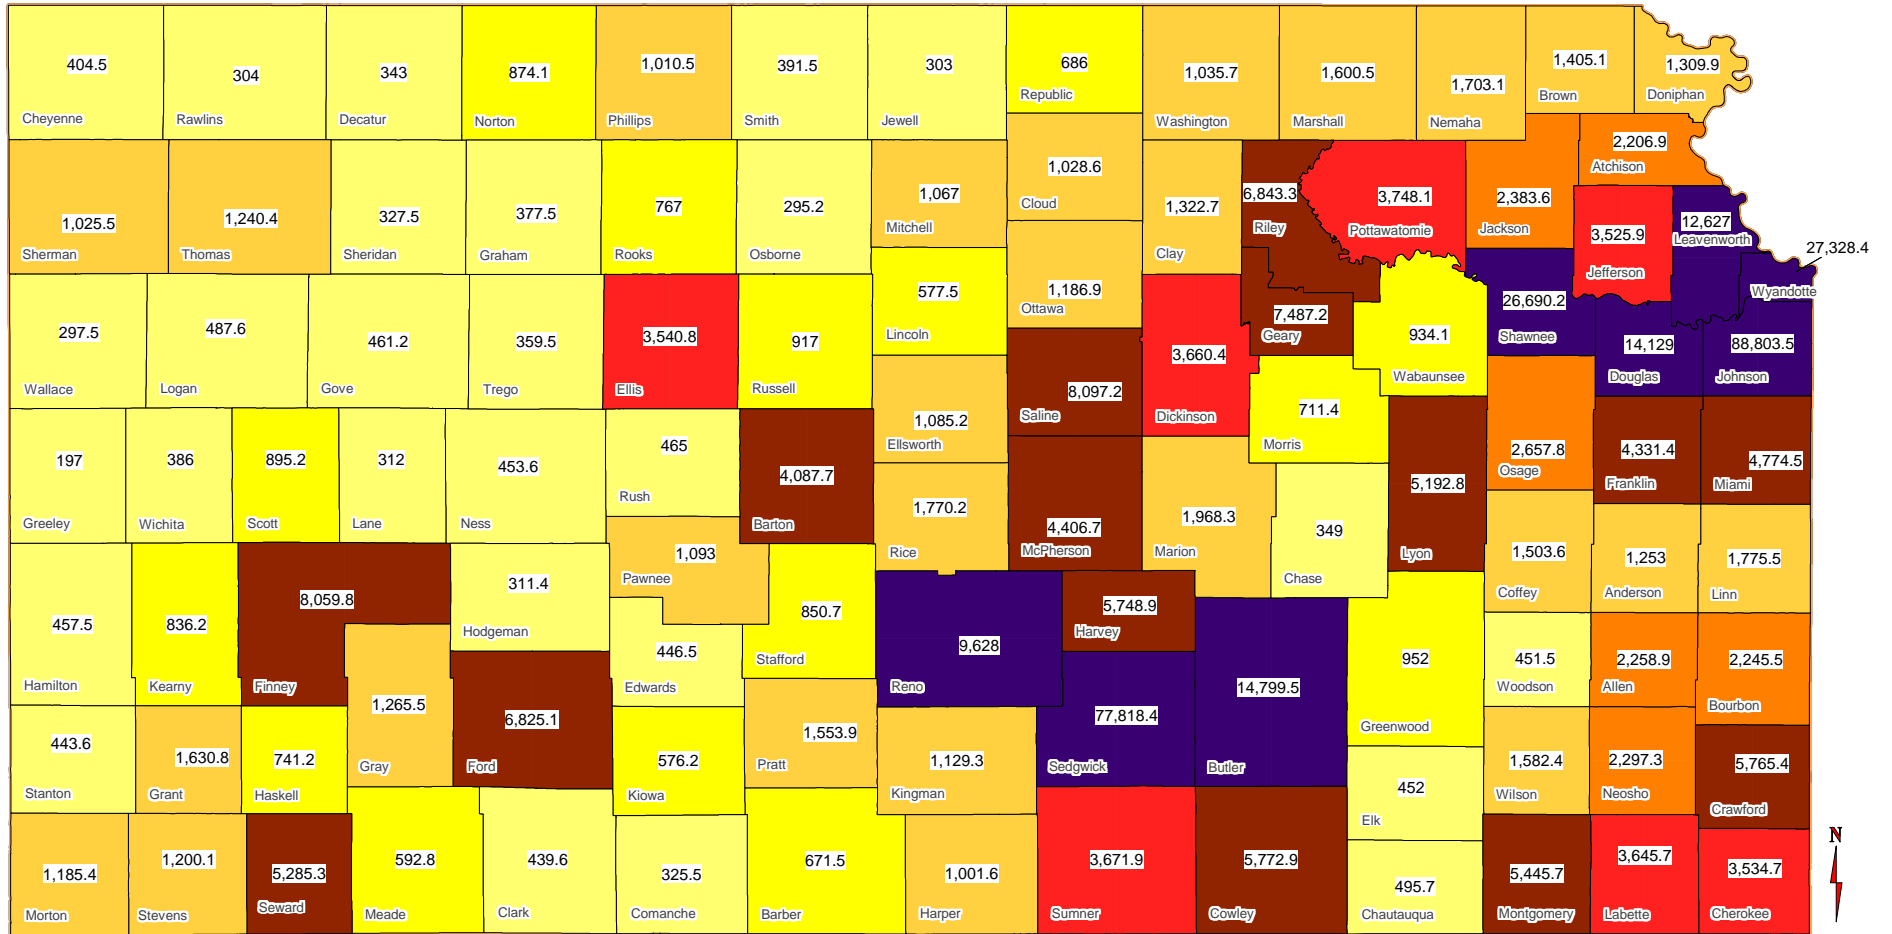

K-12 Student Enrollment by County

Source: Kansas Department of Education Legal Max