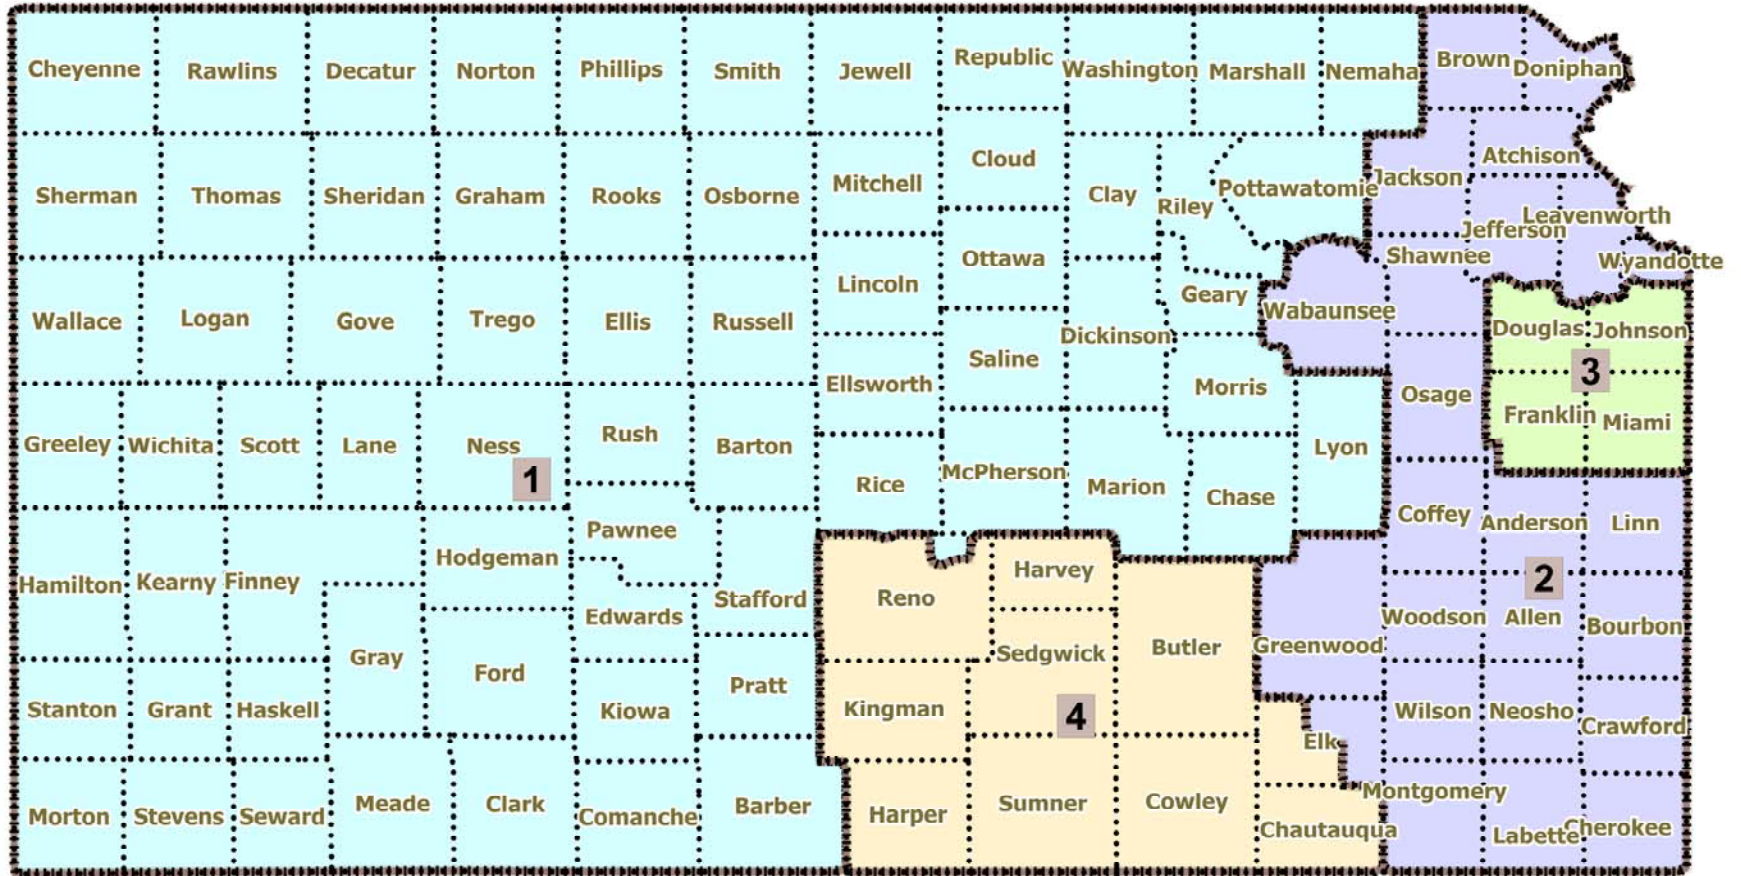

Kansas One B

District	Population	Deviation	% Deviation
1	713278	-2	-0%
2	713279	-1	-0%
3	713281	1	0%
4	713280	0	0%