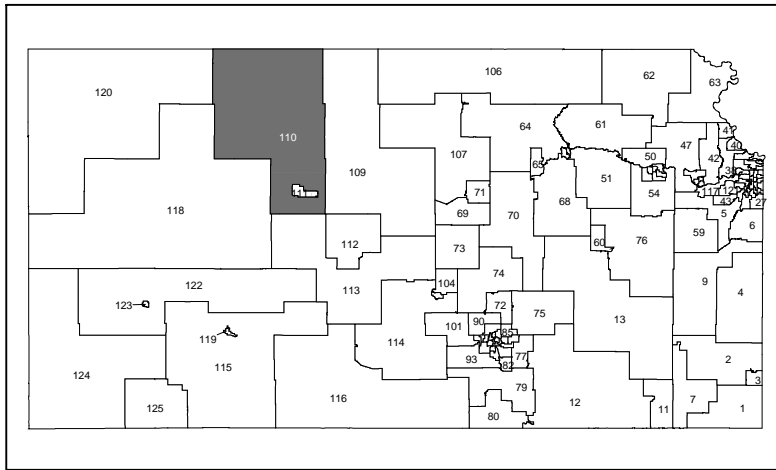

House District 110

Graham, Norton, Phillips and Rooks Counties

Ellis County: Cities: Catharine, Ellis,
Munjor and Schoenchen

Townships: Big Creek(part), Buckeye,
Catherine, Ellis, Freedom, Herzog(part),
Lookout, Victoria(part) and Wheatland

Legend	
	District
	City & District Boundary
	County
	City Limits
	Highways
	Streets